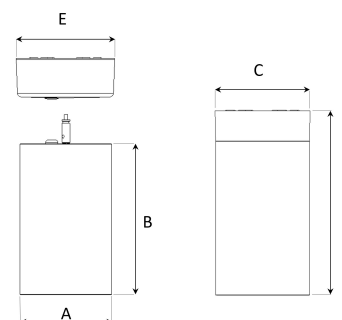

TECHNICAL SPECIFICATION

Product Code	363-03041520199
Colour	Grey
Control	On/off
CRI light colour	930 (BBBL)
Delivered lumen output lm	1300
Driver	Built in
EEL	E
Light distribution	Medium
Lightsource	LED COB
Mains input voltage	220-240V
Measurements A	104
Measurements B	170
Measurements C	104
Measurements D	204
Measurements E	111
Mounting	Suspended
Position	Fixed
Lifetime	L80 B10, 50.000h
Protection	IP 20, class I
Start Time	Instant
System power W	9,4
Unit	mm
Weight	1,4

A= 104mm C= 104mm E= 111mm
B= 170mm D= 204mm

Spot	Medium	Flood	Wide Flood
16°	29°	40°	60°
m	ø	m	ø
1.0	0.31	1.0	0.52
2.0	0.62	2.0	1.05
3.0	0.93	3.0	1.57
1.0	0.31	1.0	0.76
2.0	0.62	2.0	1.52
3.0	0.93	3.0	2.28
1.0	0.31	1.0	1.16
2.0	0.62	2.0	2.32
3.0	0.93	3.0	3.48