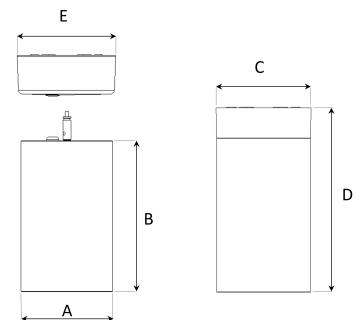

TECHNICAL SPECIFICATION

Product Code	363-03071540199
Colour	Grey
Control	On/off
CRI light colour	930 (BBBL)
Delivered lumen output lm	2700
Driver	Built in
EEL	E
Light distribution	Wide flood
Lightsource	LED COB
Mains input voltage	220-240V
Measurements A	104
Measurements B	170
Measurements C	104
Measurements D	204
Measurements E	111
Mounting	Suspended
Position	Fixed
Lifetime	L80 B10, 50.000h
Protection	IP 20, class I
Start Time	Instant
System power W	20,7
Unit	mm
Weight	1,4

A= 104mm C= 104mm E= 111mm
B= 170mm D= 204mm

Spot	16°		Medium	29°		Flood	40°		Wide Flood	60°	
	m	ø		m	ø		m	ø		m	ø
1.0	0.31		1.0	0.52		1.0	0.76		1.0	1.16	
2.0	0.62		2.0	1.05		2.0	1.52		2.0	2.32	
3.0	0.93		3.0	1.57		3.0	2.28		3.0	3.48	