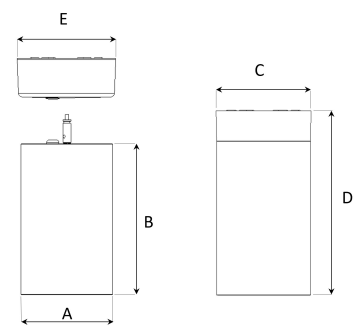

## TECHNICAL SPECIFICATION

Product Code	363-02071540199
Colour	Black
Control	On/off
CRI light colour	930 (BBBL)
Delivered lumen output lm	2700
Driver	Built in
EEI	E
Light distribution	Wide flood
Lightsource	LED COB
Mains input voltage	220-240V
Measurements A	104
Measurements B	170
Measurements C	104
Measurements D	204
Measurements E	111
Mounting	Suspended
Position	Fixed
Lifetime	L80 B10, 50.000h
Protection	IP 20, class I
Start Time	Instant
System power W	20,7
Unit	mm
Weight	1,4

A= 104mm C= 104mm E= 111mm  
B= 170mm D= 204mm

Spot	16°	Medium	29°	Flood	40°	Wide Flood	60°
m	0	m	0	m	0	m	0
1.0	0.31	1.0	0.52	1.0	0.76	1.0	1.16
2.0	0.62	2.0	1.05	2.0	1.52	2.0	2.32
3.0	0.93	3.0	1.57	3.0	2.28	3.0	3.48