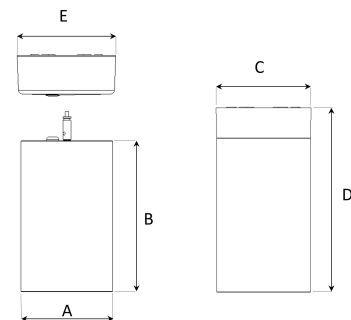

## TECHNICAL SPECIFICATION

Product Code	363-01071540199
Colour	White
Control	On/off
CRI light colour	930 (BBBL)
Delivered lumen output lm	2709
Driver	Built in
EEL	E
Light distribution	Wide flood
Lightsource	LED COB
Mains input voltage	220-240V
Measurements A	104
Measurements B	170
Measurements C	104
Measurements D	204
Measurements E	111
Mounting	Suspended
Position	Fixed
Lifetime	L80 B10, 50.000h
Protection	IP 20, class I
Start Time	Instant
System power W	18,4
Unit	mm
Weight	1,4

A= 104mm C= 104mm E= 111mm  
B= 170mm D= 204mm

Spot		Medium		Flood		Wide Flood	
16°		29°		40°		60°	
m	ø	m	ø	m	ø	m	ø
1.0	0.31	1.0	0.52	1.0	0.76	1.0	1.16
2.0	0.62	2.0	1.05	2.0	1.52	2.0	2.32
3.0	0.93	3.0	1.57	3.0	2.28	3.0	3.48