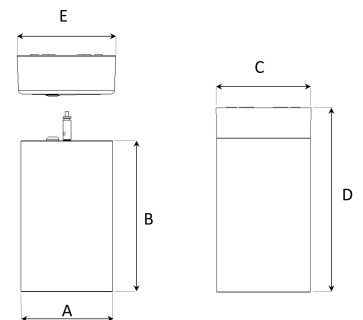

TECHNICAL SPECIFICATION

Product Code	363-03071530199
Colour	Grey
Control	On/off
CRI light colour	930 (BBBL)
Delivered lumen output lm	2700
Driver	Built in
EEL	E
Light distribution	Flood
Lightsource	LED COB
Mains input voltage	220-240V
Measurements A	104
Measurements B	170
Measurements C	104
Measurements D	204
Measurements E	111
Mounting	Suspended
Position	Fixed
Lifetime	L80 B10, 50.000h
Protection	IP 20, class I
Start Time	Instant
System power W	20,7
Unit	mm
Weight	1,4

A= 104mm C= 104mm E= 111mm
B= 170mm D= 204mm

Spot	Medium	Flood	Wide Flood
16°	29°	40°	60°
m	ø	m	ø
1.0	0.31	1.0	0.52
2.0	0.62	2.0	1.05
3.0	0.93	3.0	1.57
1.0	0.31	1.0	0.76
2.0	0.62	2.0	1.52
3.0	0.93	3.0	2.28
1.0	0.31	1.0	1.16
2.0	0.62	2.0	2.32
3.0	0.93	3.0	3.48