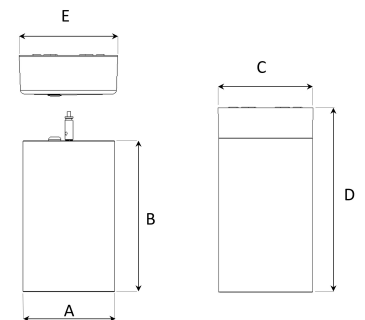

TECHNICAL SPECIFICATION

Product Code	363-02071530199
Colour	Black
Control	On/off
CRI light colour	930 (BBBL)
Delivered lumen output lm	2709
Driver	Built in
EEL	E
Light distribution	Flood
Lightsource	LED COB
Mains input voltage	220-240V
Measurements A	104
Measurements B	170
Measurements C	104
Measurements D	204
Measurements E	111
Mounting	Suspended
Position	Fixed
Lifetime	L80 B10, 50.000h
Protection	IP 20, class I
Start Time	Instant
System power W	18,4
Unit	mm
Weight	1,4

A= 104mm B= 170mm C= 104mm D= 204mm E= 111mm

Spot	16°	Medium	29°	Flood	40°	Wide Flood	60°
m	ø	m	ø	m	ø	m	ø
1.0	0.31	1.0	0.52	1.0	0.76	1.0	1.16
2.0	0.62	2.0	1.05	2.0	1.52	2.0	2.32
3.0	0.93	3.0	1.57	3.0	2.28	3.0	3.48