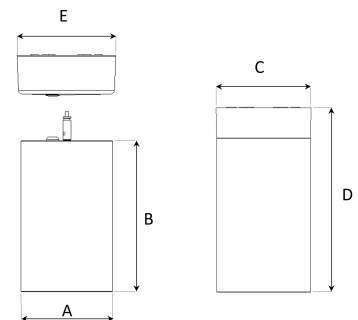

## TECHNICAL SPECIFICATION

Product Code	363-03071520199
Colour	Grey
Control	On/off
CRI light colour	930 (BBBL)
Delivered lumen output lm	2700
Driver	Built in
EEL	E
Light distribution	Medium
Lightsource	LED COB
Mains input voltage	220-240V
Measurements A	104
Measurements B	170
Measurements C	104
Measurements D	204
Measurements E	111
Mounting	Suspended
Position	Fixed
Lifetime	L80 B10, 50.000h
Protection	IP 20, class I
Start Time	Instant
System power W	20,7
Unit	mm
Weight	1,4

A= 104mm C= 104mm E= 111mm  
B= 170mm D= 204mm

Spot	Medium	Flood	Wide Flood
16°	29°	40°	60°
m	ø	m	ø
1.0	0.31	1.0	0.52
2.0	0.62	2.0	1.05
3.0	0.93	3.0	1.57
1.0	0.31	1.0	0.76
2.0	0.62	2.0	1.52
3.0	0.93	3.0	2.28
1.0	0.31	1.0	1.16
2.0	0.62	2.0	2.32
3.0	0.93	3.0	3.48