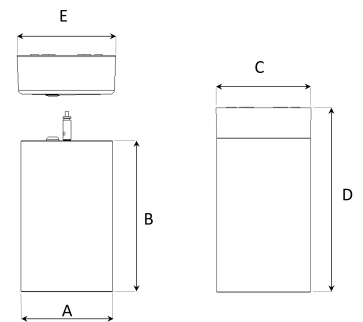

TECHNICAL SPECIFICATION

Product Code	363-03071510199
Colour	Grey
Control	On/off
CRI light colour	930 (BBBL)
Delivered lumen output lm	2700
Driver	Built in
EEL	E
Light distribution	Spot
Lightsource	LED COB
Mains input voltage	220-240V
Measurements A	104
Measurements B	170
Measurements C	104
Measurements D	204
Measurements E	111
Mounting	Suspended
Position	Fixed
Lifetime	L80 B10, 50.000h
Protection	IP 20, class I
Start Time	Instant
System power W	20,7
Unit	mm
Weight	1,4

A= 104mm C= 104mm E= 111mm
B= 170mm D= 204mm

Spot		Medium		Flood		Wide Flood	
16°		29°		40°		60°	
m	ø	m	ø	m	ø	m	ø
1.0	0.31	1.0	0.52	1.0	0.76	1.0	1.16
2.0	0.62	2.0	1.05	2.0	1.52	2.0	2.32
3.0	0.93	3.0	1.57	3.0	2.28	3.0	3.48