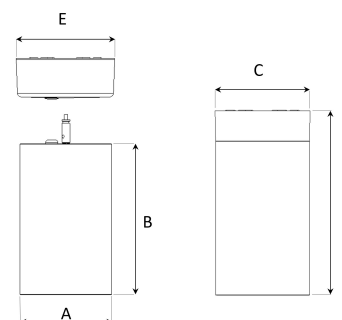

## TECHNICAL SPECIFICATION

|                           |                  |
|---------------------------|------------------|
| Product Code              | 363-02071510199  |
| Colour                    | Black            |
| Control                   | On/off           |
| CRI light colour          | 930 (BBBL)       |
| Delivered lumen output lm | 2700             |
| Driver                    | Built in         |
| EEL                       | E                |
| Light distribution        | Spot             |
| Lightsource               | LED COB          |
| Mains input voltage       | 220-240V         |
| Measurements A            | 104              |
| Measurements B            | 170              |
| Measurements C            | 104              |
| Measurements D            | 204              |
| Measurements E            | 111              |
| Mounting                  | Suspended        |
| Position                  | Fixed            |
| Lifetime                  | L80 B10, 50.000h |
| Protection                | IP 20, class I   |
| Start Time                | Instant          |
| System power W            | 20,7             |
| Unit                      | mm               |
| Weight                    | 1,4              |

A= 104mm C= 104mm E= 111mm  
B= 170mm D= 204mm

| Spot |      | Medium |      | Flood |      | Wide Flood |      |
|------|------|--------|------|-------|------|------------|------|
| 16°  |      | 29°    |      | 40°   |      | 60°        |      |
| m    | ø    | m      | ø    | m     | ø    | m          | ø    |
| 1.0  | 0.31 | 1.0    | 0.52 | 1.0   | 0.76 | 1.0        | 1.16 |
| 2.0  | 0.62 | 2.0    | 1.05 | 2.0   | 1.52 | 2.0        | 2.32 |
| 3.0  | 0.93 | 3.0    | 1.57 | 3.0   | 2.28 | 3.0        | 3.48 |