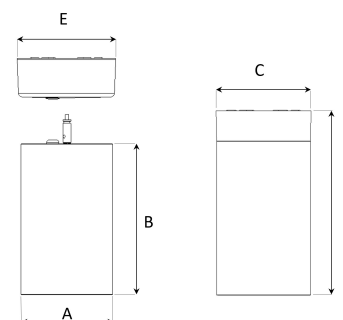

TECHNICAL SPECIFICATION

| | |
|---------------------------|------------------|
| Product Code | 363-03041530199 |
| Colour | Grey |
| Control | On/off |
| CRI light colour | 930 (BBBL) |
| Delivered lumen output lm | 1300 |
| Driver | Built in |
| EEL | E |
| Light distribution | Flood |
| Lightsource | LED COB |
| Mains input voltage | 220-240V |
| Measurements A | 104 |
| Measurements B | 170 |
| Measurements C | 104 |
| Measurements D | 204 |
| Measurements E | 111 |
| Mounting | Suspended |
| Position | Fixed |
| Lifetime | L80 B10, 50.000h |
| Protection | IP 20, class I |
| Start Time | Instant |
| System power W | 9,4 |
| Unit | mm |
| Weight | 1,4 |

A= 104mm C= 104mm E= 111mm
B= 170mm D= 204mm

| Spot | Medium | Flood | Wide Flood |
|------|--------|-------|------------|
| 16° | 29° | 40° | 60° |
| m | ø | m | ø |
| 1.0 | 0.31 | 1.0 | 0.52 |
| 2.0 | 0.62 | 2.0 | 1.05 |
| 3.0 | 0.93 | 3.0 | 1.57 |
| 1.0 | 0.76 | 1.0 | 1.16 |
| 2.0 | 1.52 | 2.0 | 2.32 |
| 3.0 | 2.28 | 3.0 | 3.48 |