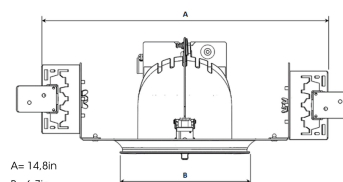

TECHNICAL SPECIFICATION

Product Code	282-7503-30
Colour	Grey
Control	0-10 V
CRI light colour	930 (BBBL)
Delivered lumen output lm	2800
Driver	Stand alone, included
Light distribution	Wide flood
Lightsource	LED COB
Mains input voltage	120-277V
Measurements A	14,8
Measurements B	6,7
Measurements C	5,9
Measurements D	13,5
Mounting	Recessed
Position	360°/60°
Lifetime	L80 B10, 50.000h
Protection	For indoor use only
Sawing instructions diameter	6,3
Sawing instructions unit	inch
Start Time	Instant
System power W	24,5
Unit	inch

A= 14,8in
B= 6,7in
C= 5,9in
D= 13,5in

Spot	Medium	Flood	Wide Flood
14°	26°	37°	55°
m	m	m	m
1.0	1.0	1.0	1.0
2.0	2.0	2.0	2.0
3.0	3.0	3.0	3.0
0.24	0.47	0.68	1.05
0.48	0.94	1.35	2.10
0.72	1.41	2.03	3.15

6,3in