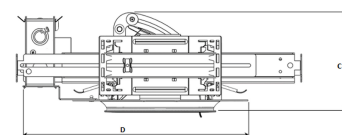

TECHNICAL SPECIFICATION

Product Code	282-7503-30
Colour	Grey
Control	0-10 V
CRI light colour	930 (BBBL)
Delivered lumen output lm	2800
Driver	Stand alone, included
Light distribution	Wide flood
Lightsource	LED COB
Mains input voltage	120-277V
Measurements A	14,8
Measurements B	6,7
Measurements C	5,9
Measurements D	13,5
Mounting	Recessed
Position	360°/60°
Lifetime	L80 B10, 50.000h
Protection	For indoor use only
Sawing instructions diameter	6,3
Sawing instructions unit	inch
Start Time	Instant
System power W	24,5
Unit	inch

A= 14,8in
B= 6,7in
C= 5,9in
D= 13,5in

Spot	Medium	Flood	Wide Flood
14°	26°	37°	55°
m	m	m	m
1.0	1.0	1.0	1.0
2.0	2.0	2.0	2.0
3.0	3.0	3.0	3.0
0.24	0.47	0.68	1.05
0.48	0.94	1.35	2.10
0.72	1.41	2.03	3.15

6,3in