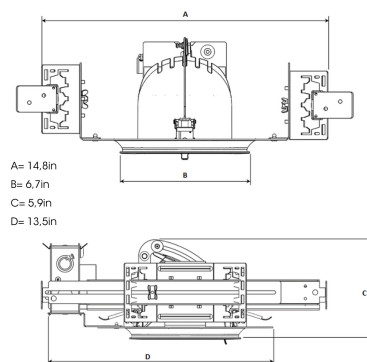

## TECHNICAL SPECIFICATION

Product Code	282-7501-20
Colour	Black
Control	0-10 V
CRI light colour	930 (BBBL)
Delivered lumen output lm	2800
Driver	Stand alone, included
Light distribution	Medium
Lightsource	LED COB
Mains input voltage	120-277V
Measurements A	14,8
Measurements B	6,7
Measurements C	5,9
Measurements D	13,5
Mounting	Recessed
Position	360°/60°
Lifetime	L80 B10, 50.000h
Protection	For indoor use only
Sawing instructions diameter	6,3
Sawing instructions unit	inch
Start Time	Instant
System power W	24,5
Unit	inch

Spot	Medium	Flood	Wide Flood
14°	26°	37°	55°
m	m	m	m
1.0	1.0	1.0	1.0
2.0	2.0	2.0	2.0
3.0	3.0	3.0	3.0

6,3in