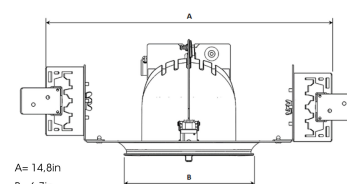

TECHNICAL SPECIFICATION

Product Code	282-7500-20
Colour	Black
Control	0-10 V
CRI light colour	930 (BBBL)
Delivered lumen output lm	2800
Driver	Stand alone, included
Light distribution	Spot
Lightsource	LED COB
Mains input voltage	120-277V
Measurements A	14,8
Measurements B	6,7
Measurements C	5,9
Measurements D	13,5
Mounting	Recessed
Position	360°/60°
Lifetime	L80 B10, 50.000h
Protection	For indoor use only
Sawing instructions diameter	6,3
Sawing instructions unit	inch
Start Time	Instant
System power W	24,5
Unit	inch

Spot	Medium	Flood	Wide Flood
14°	26°	37°	55°
m	m	m	m
1.0	1.0	1.0	1.0
2.0	2.0	2.0	2.0
3.0	3.0	3.0	3.0
0.24	0.47	0.68	1.05
0.48	0.94	1.35	2.10
0.72	1.41	2.03	3.15

6,3in