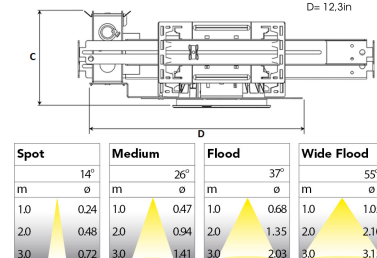

TITAN NA 4000, 930 (BBBL), WIDE FLOOD, BLACK

ITAB

- ✓ Product is title 24 compatible
- ✓ Discrete and clean-looking ceiling
- ✓ Available in various sizes and lumen packages
- ✓ Available in white, black and grey

TECHNICAL SPECIFICATION

Product Code	271-7511-20
Colour	Black
Control	0-10 V
CRI light colour	930 (BBBL)
Delivered lumen output lm	3850
Driver	Stand alone, included
Light distribution	Wide flood
Lightsource	LED COB
Mains input voltage	120-277V
Measurements A	13,6
Measurements B	5,7
Measurements C	5,5
Measurements D	12,3
Mounting	Recessed
Position	Fixed
Lifetime	L80 B10, 50.000h
Protection	For indoor use only
Sawing instructions diameter	5,04
Sawing instructions unit	inch
Start Time	Instant
System power W	35
Unit	inch

5,04in