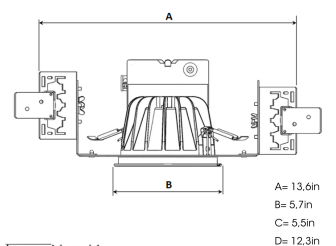

TECHNICAL SPECIFICATION

Product Code	271-7511-20
Colour	Black
Control	0-10 V
CRI light colour	930 (BBBL)
Delivered lumen output lm	3850
Driver	Stand alone, included
Light distribution	Wide flood
Lightsource	LED COB
Mains input voltage	120-277V
Measurements A	13,6
Measurements B	5,7
Measurements C	5,5
Measurements D	12,3
Mounting	Recessed
Position	Fixed
Lifetime	L80 B10, 50.000h
Protection	For indoor use only
Sawing instructions diameter	5,04
Sawing instructions unit	inch
Start Time	Instant
System power W	35
Unit	inch

5,04in