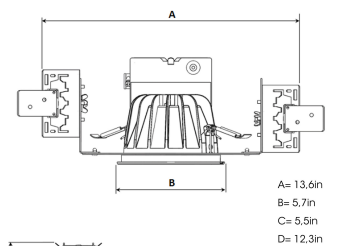

# TITAN NA 4000, 930 (BBBL), FLOOD, GREY

ITAB

- ✓ Product is title 24 compatible
- ✓ Discrete and clean-looking ceiling
- ✓ Available in various sizes and lumen packages
- ✓ Available in white, black and grey

## TECHNICAL SPECIFICATION

Product Code	271-7510-30
Colour	Grey
Control	0-10 V
CRI light colour	930 (BBBL)
Delivered lumen output lm	3850
Driver	Stand alone, included
Light distribution	Flood
Lightsource	LED COB
Mains input voltage	120-277V
Measurements A	13,6
Measurements B	5,7
Measurements C	5,5
Measurements D	12,3
Mounting	Recessed
Position	Fixed
Lifetime	L80 B10, 50.000h
Protection	For indoor use only
Sawing instructions diameter	5,04
Sawing instructions unit	inch
Start Time	Instant
System power W	35
Unit	inch

5,04in