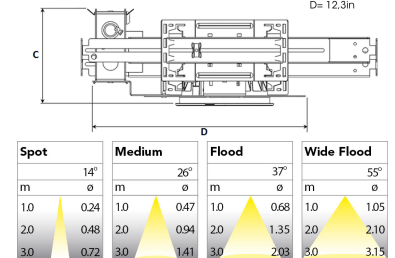

# TITAN NA 4000, 930 (BBBL), FLOOD, GREY

ITAB

- ✓ Product is title 24 compatible
- ✓ Discrete and clean-looking ceiling
- ✓ Available in various sizes and lumen packages
- ✓ Available in white, black and grey

## TECHNICAL SPECIFICATION

Product Code	271-7510-30
Colour	Grey
Control	0-10 V
CRI light colour	930 (BBBL)
Delivered lumen output lm	3850
Driver	Stand alone, included
Light distribution	Flood
Lightsource	LED COB
Mains input voltage	120-277V
Measurements A	13,6
Measurements B	5,7
Measurements C	5,5
Measurements D	12,3
Mounting	Recessed
Position	Fixed
Lifetime	L80 B10, 50.000h
Protection	For indoor use only
Sawing instructions diameter	5,04
Sawing instructions unit	inch
Start Time	Instant
System power W	35
Unit	inch

5,04in