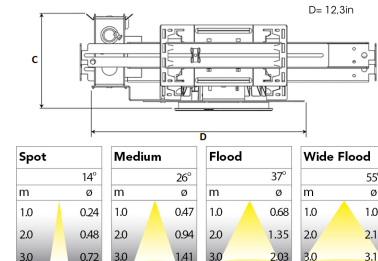

# TITAN NA 4000, 930 (BBBL), FLOOD, BLACK

ITAB

- ✓ Product is title 24 compatible
- ✓ Discrete and clean-looking ceiling
- ✓ Available in various sizes and lumen packages
- ✓ Available in white, black and grey

## TECHNICAL SPECIFICATION

Product Code	271-7510-20
Colour	Black
Control	0-10 V
CRI light colour	930 (BBBL)
Delivered lumen output lm	3850
Driver	Stand alone, included
Light distribution	Flood
Lightsource	LED COB
Mains input voltage	120-277V
Measurements A	13,6
Measurements B	5,7
Measurements C	5,5
Measurements D	12,3
Mounting	Recessed
Position	Fixed
Lifetime	L80 B10, 50.000h
Protection	For indoor use only
Sawing instructions diameter	5,04
Sawing instructions unit	inch
Start Time	Instant
System power W	35
Unit	inch

5,04in