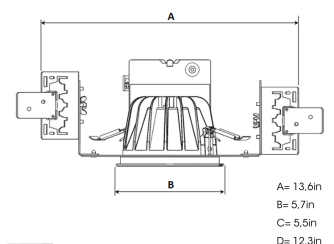

## TECHNICAL SPECIFICATION

Product Code	271-7510-20
Colour	Black
Control	0-10 V
CRI light colour	930 (BBBL)
Delivered lumen output lm	3850
Driver	Stand alone, included
Light distribution	Flood
Lightsource	LED COB
Mains input voltage	120-277V
Measurements A	13,6
Measurements B	5,7
Measurements C	5,5
Measurements D	12,3
Mounting	Recessed
Position	Fixed
Lifetime	L80 B10, 50.000h
Protection	For indoor use only
Sawing instructions diameter	5,04
Sawing instructions unit	inch
Start Time	Instant
System power W	35
Unit	inch

5,04in