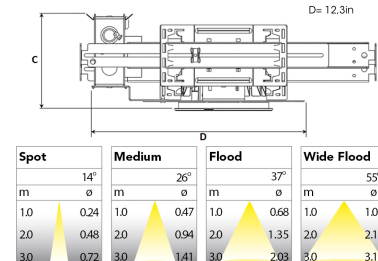

TITAN NA 4000, 930 (BBBL), FLOOD, WHITE

- ✓ Product is title 24 compatible
- ✓ Discrete and clean-looking ceiling
- ✓ Available in various sizes and lumen packages
- ✓ Available in white, black and grey

TECHNICAL SPECIFICATION

| | |
|------------------------------|-----------------------|
| Product Code | 271-7510-10 |
| Colour | White |
| Control | 0-10 V |
| CRI light colour | 930 (BBBL) |
| Delivered lumen output lm | 3850 |
| Driver | Stand alone, included |
| Light distribution | Flood |
| Lightsource | LED COB |
| Mains input voltage | 120-277V |
| Measurements A | 13,6 |
| Measurements B | 5,7 |
| Measurements C | 5,5 |
| Measurements D | 12,3 |
| Mounting | Recessed |
| Position | Fixed |
| Lifetime | L80 B10, 50.000h |
| Protection | For indoor use only |
| Sawing instructions diameter | 5,04 |
| Sawing instructions unit | inch |
| Start Time | Instant |
| System power W | 35 |
| Unit | inch |

5,04in