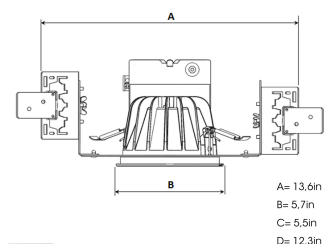

TITAN NA 4000, 930 (BBBL), FLOOD, WHITE

- ✓ Product is title 24 compatible
- ✓ Discrete and clean-looking ceiling
- ✓ Available in various sizes and lumen packages
- ✓ Available in white, black and grey

TECHNICAL SPECIFICATION

| | |
|------------------------------|-----------------------|
| Product Code | 271-7510-10 |
| Colour | White |
| Control | 0-10 V |
| CRI light colour | 930 (BBBL) |
| Delivered lumen output lm | 3850 |
| Driver | Stand alone, included |
| Light distribution | Flood |
| Lightsource | LED COB |
| Mains input voltage | 120-277V |
| Measurements A | 13,6 |
| Measurements B | 5,7 |
| Measurements C | 5,5 |
| Measurements D | 12,3 |
| Mounting | Recessed |
| Position | Fixed |
| Lifetime | L80 B10, 50.000h |
| Protection | For indoor use only |
| Sawing instructions diameter | 5,04 |
| Sawing instructions unit | inch |
| Start Time | Instant |
| System power W | 35 |
| Unit | inch |

5,04in