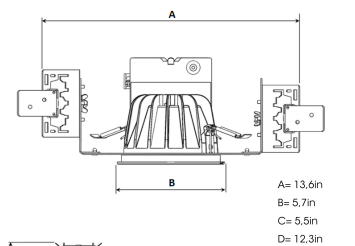

TITAN NA 4000, 930 (BBBL), SPOT, WHITE

ITAB

- ✓ Product is title 24 compatible
- ✓ Discrete and clean-looking ceiling
- ✓ Available in various sizes and lumen packages
- ✓ Available in white, black and grey

TECHNICAL SPECIFICATION

Product Code	271-7508-10
Colour	White
Control	0-10 V
CRI light colour	930 (BBBL)
Delivered lumen output lm	3850
Driver	Stand alone, included
Light distribution	Spot
Lightsource	LED COB
Mains input voltage	120-277V
Measurements A	13,6
Measurements B	5,7
Measurements C	5,5
Measurements D	12,3
Mounting	Recessed
Position	Fixed
Lifetime	L80 B10, 50.000h
Protection	For indoor use only
Sawing instructions diameter	5,04
Sawing instructions unit	inch
Start Time	Instant
System power W	35
Unit	inch

5,04in