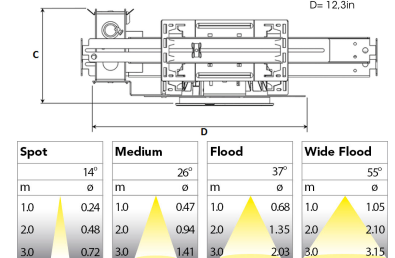

TITAN NA 4000, 930 (BBBL), SPOT, WHITE

ITAB

- ✓ Product is title 24 compatible
- ✓ Discrete and clean-looking ceiling
- ✓ Available in various sizes and lumen packages
- ✓ Available in white, black and grey

TECHNICAL SPECIFICATION

Product Code	271-7508-10
Colour	White
Control	0-10 V
CRI light colour	930 (BBBL)
Delivered lumen output lm	3850
Driver	Stand alone, included
Light distribution	Spot
Lightsource	LED COB
Mains input voltage	120-277V
Measurements A	13,6
Measurements B	5,7
Measurements C	5,5
Measurements D	12,3
Mounting	Recessed
Position	Fixed
Lifetime	L80 B10, 50.000h
Protection	For indoor use only
Sawing instructions diameter	5,04
Sawing instructions unit	inch
Start Time	Instant
System power W	35
Unit	inch

5,04in