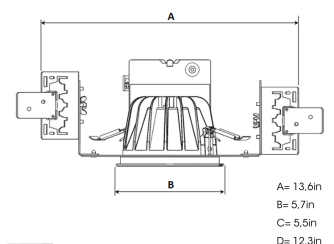

TECHNICAL SPECIFICATION

Product Code	271-7501-10
Colour	White
Control	0-10 V
CRI light colour	930 (BBBL)
Delivered lumen output lm	2800
Driver	Stand alone, included
Light distribution	Medium
Lightsource	LED COB
Mains input voltage	120-277V
Measurements A	13,6
Measurements B	5,7
Measurements C	5,5
Measurements D	12,3
Mounting	Recessed
Position	Fixed
Lifetime	L80 B10, 50.000h
Protection	For indoor use only
Sawing instructions diameter	5,04
Sawing instructions unit	inch
Start Time	Instant
System power W	24,5
Unit	inch

5,04in