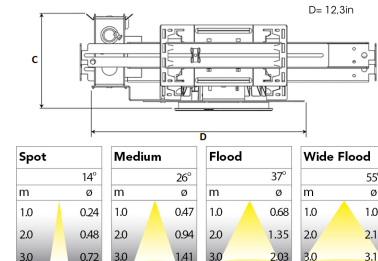

TITAN NA 3000, 930 (BBBL), MEDIUM, WHITE

- ✓ Product is title 24 compatible
- ✓ Discrete and clean-looking ceiling
- ✓ Available in various sizes and lumen packages
- ✓ Available in white, black and grey

TECHNICAL SPECIFICATION

Product Code	271-7501-10
Colour	White
Control	0-10 V
CRI light colour	930 (BBBL)
Delivered lumen output lm	2800
Driver	Stand alone, included
Light distribution	Medium
Lightsource	LED COB
Mains input voltage	120-277V
Measurements A	13,6
Measurements B	5,7
Measurements C	5,5
Measurements D	12,3
Mounting	Recessed
Position	Fixed
Lifetime	L80 B10, 50.000h
Protection	For indoor use only
Sawing instructions diameter	5,04
Sawing instructions unit	inch
Start Time	Instant
System power W	24,5
Unit	inch

5,04in