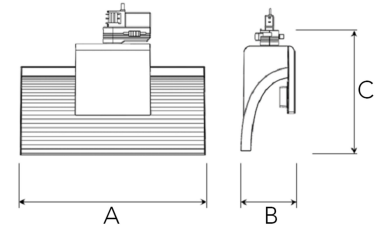

EXO 1 NA 3000, 930 (BBBL), FLOOD, NL 1 ADAPTER, BLACK

ITAB

- ✓ Product is title 24 compatible
- ✓ Delivered standard with Nordic Light 1 circuit adapter. Alternatively available with J or L TC adapters and NL 3 C adapter
- ✓ Very easy to adjust and flexible spacing
- ✓ Symmetrical and asymmetrical light distribution in the same design
- ✓ Available in white, black and grey

A= 11,82in B= 3,66in C= 8,16in

TECHNICAL SPECIFICATION

Product Code	311-75011-20
Colour	Black
Control	Phase dim
CRI light colour	930 (BBBL)
Delivered lumen output lm	2650
Driver	Built in
Light distribution	Flood
Lightsource	LED COB
Mains input voltage	120V
Measurements A	11,82
Measurements B	3,66
Measurements C	8,16
Mounting	Track
Position	360°
Lifetime	L80 B10, 50.000h
Protection	For indoor use only
Start Time	Instant
System power W	30
Unit	inch