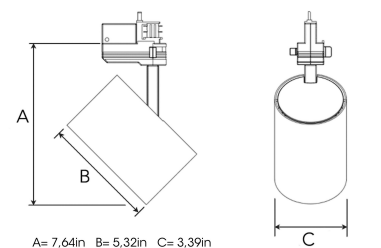

# ZEN MINI 1500, 930, W/O GLASS, MEDIUM, BLACK

ITAB

- ✓ Product is title 24 compatible
- ✓ Delivered standard with Nordic Light 1 circuit adapter. Alternatively available with J or L 1C adapters and NL 3 C adapter
- ✓ Four different beam angles for the light distribution
- ✓ Highly efficient chip onboard LED light source
- ✓ Available in white, black and grey

## TECHNICAL SPECIFICATION

Product Code	325-01041524314
Colour	Black
Control	On/off
CRI light colour	930 (BBBL)
Delivered lumen output lm	2700
Driver	Built in
EEI	E
Light distribution	Spot
Lightsource	LED COB
Mains input voltage	120V
Measurements A	7,65
Measurements B	5,3
Measurements C	3,4Ø
Measurements D	6,45
Mounting	Track
Position	360°/90°
Lifetime	L80 B10 50.000h
Protection	IP 20, class I
Sawing instructions unit	Inch
Start Time	Instant
System power W	19,4
Unit	inch
Weight	1,43

Spot	Medium	Flood	Wide Flood
18°	31°	42°	60°
m	m	m	m
1.0	1.0	1.0	1.0
2.0	2.0	2.0	2.0
3.0	3.0	3.0	3.0
0.31	0.52	0.76	1.16
0.62	1.05	1.52	2.32
0.93	1.57	2.28	3.48