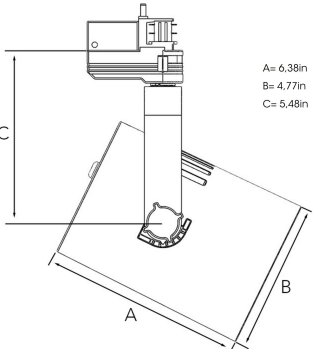

TUBIX NA 3000, 930 (BBBL), FLOOD, J 1 ADAPTER, GREY

- ✓ Product is title 24 compatible
- ✓ Delivered standard with Nordic Light 1 circuit adapter. Alternatively available with J or L TC adapters and NL 3 C adapter
- ✓ Four different beam angles for the light distribution
- ✓ Highly efficient chip on board LED lightsource
- ✓ Available in white, black and grey

TECHNICAL SPECIFICATION

Product Code	274-7065-30
Colour	Grey
Control	Phase dim
CRI light colour	930 (BBBL)
Delivered lumen output lm	3100
Driver	Built in
Light distribution	Flood
Lightsource	LED COB
Mains input voltage	120V
Measurements A	6,38
Measurements B	4,77
Measurements C	5,48
Mounting	Track
Position	360°/90°
Lifetime	L80 B10, 50.000h
Protection	For indoor use only
Start Time	Instant
System power W	29
Unit	inch

Spot	Medium	Flood	Wide Flood
14°	26°	37°	55°
m	m	m	m
o	o	o	o
1.0	1.0	1.0	1.0
2.0	2.0	2.0	2.0
3.0	3.0	3.0	3.0
0.24	0.47	0.68	1.05
0.48	0.94	1.35	2.10
0.72	1.41	2.03	3.15