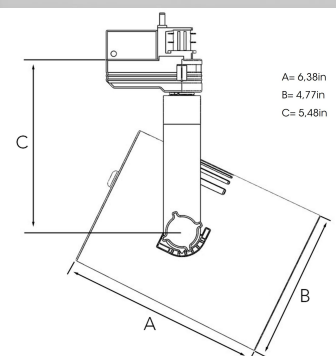

TUBIX NA 3000, 930 (BBBL), MEDIUM, J 1 ADAPTER, GREY

ITAB

- ✓ Product is title 24 compatible
- ✓ Delivered standard with Nordic Light 1 circuit adapter. Alternatively available with J or L TC adapters and NL 3 C adapter
- ✓ Four different beam angles for the light distribution
- ✓ Highly efficient chip on board LED lightsource
- ✓ Available in white, black and grey

TECHNICAL SPECIFICATION

Product Code	274-7055-30
Colour	Grey
Control	Phase dim
CRI light colour	930 (BBBL)
Delivered lumen output lm	3100
Driver	Built in
Light distribution	Medium
Lightsource	LED COB
Mains input voltage	120V
Measurements A	6,38
Measurements B	4,77
Measurements C	5,48
Mounting	Track
Position	360°/90°
Lifetime	L80 B10, 50.000h
Protection	For indoor use only
Start Time	Instant
System power W	29
Unit	inch

Spot	14°		Medium		26°		Flood		37°		Wide Flood		55°	
	m	o	m	o	m	o	m	o	m	o	m	o	m	o
1.0		0.24	1.0	0.47	1.0	0.68	1.0	1.05	1.0	1.05	1.0	1.05	1.0	1.05
2.0		0.48	2.0	0.94	2.0	1.35	2.0	2.10	2.0	2.10	2.0	2.10	2.0	2.10
3.0		0.72	3.0	1.41	3.0	2.03	3.0	3.15	3.0	3.15	3.0	3.15	3.0	3.15