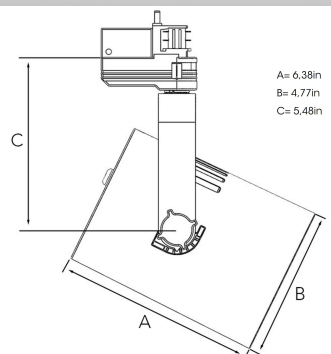

TUBIX NA 3000, 930 (BBBL), SPOT, J 1 ADAPTER, BLACK

- ✓ Product is title 24 compatible
- ✓ Delivered standard with Nordic Light 1 circuit adapter. Alternatively available with J or L TC adapters and NL 3 C adapter
- ✓ Four different beam angles for the light distribution
- ✓ Highly efficient chip on board LED lightsource
- ✓ Available in white, black and grey

TECHNICAL SPECIFICATION

Product Code	274-7045-20
Colour	Black
Control	Phase dim
CRI light colour	930 (BBBL)
Delivered lumen output lm	3100
Driver	Built in
Light distribution	Spot
Lightsource	LED COB
Mains input voltage	120V
Measurements A	6,38
Measurements B	4,77
Measurements C	5,48
Mounting	Track
Position	360°/90°
Lifetime	L80 B10, 50.000h
Protection	For indoor use only
Start Time	Instant
System power W	29
Unit	inch

Spot	Medium	Flood	Wide Flood
14°	26°	37°	55°
m	m	m	m
1.0	1.0	1.0	1.0
2.0	2.0	2.0	2.0
3.0	3.0	3.0	3.0
0.24	0.47	0.68	1.05
0.48	0.94	1.35	2.10
0.72	1.41	2.03	3.15