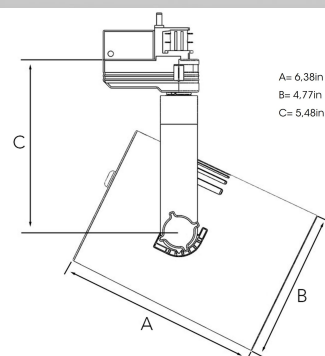

TUBIX NA 3000, 930 (BBBL), SPOT, J 1 ADAPTER, WHITE

- ✓ Product is title 24 compatible
- ✓ Delivered standard with Nordic Light 1 circuit adapter. Alternatively available with J or L TC adapters and NL 3 C adapter
- ✓ Four different beam angles for the light distribution
- ✓ Highly efficient chip on board LED lightsource
- ✓ Available in white, black and grey

TECHNICAL SPECIFICATION

| | |
|---------------------------|---------------------|
| Product Code | 274-7045-10 |
| Colour | White |
| Control | Phase dim |
| CRI light colour | 930 (BBBL) |
| Delivered lumen output lm | 3100 |
| Driver | Built in |
| Light distribution | Spot |
| Lightsource | LED COB |
| Mains input voltage | 120V |
| Measurements A | 6,38 |
| Measurements B | 4,77 |
| Measurements C | 5,48 |
| Mounting | Track |
| Position | 360°/90° |
| Lifetime | L80 B10, 50.000h |
| Protection | For indoor use only |
| Start Time | Instant |
| System power W | 29 |
| Unit | inch |

| Spot | Medium | Flood | Wide Flood |
|------|--------|-------|------------|
| 14° | 26° | 37° | 55° |
| m | o | m | o |
| 1.0 | 0.24 | 1.0 | 0.68 |
| 2.0 | 0.48 | 2.0 | 1.35 |
| 3.0 | 0.72 | 3.0 | 2.03 |
| 1.0 | 0.47 | 1.0 | 1.05 |
| 2.0 | 0.94 | 2.0 | 2.10 |
| 3.0 | 1.41 | 3.0 | 3.15 |