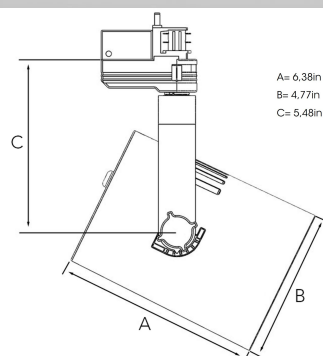

TUBIX NA 3000, 930 (BBBL), FLOOD, NL 1 ADAPTER, GREY

ITAB

- ✓ Product is title 24 compatible
- ✓ Delivered standard with Nordic Light 1 circuit adapter. Alternatively available with J or L TC adapters and NL 3 C adapter
- ✓ Four different beam angles for the light distribution
- ✓ Highly efficient chip on board LED lightsource
- ✓ Available in white, black and grey

TECHNICAL SPECIFICATION

Product Code	274-7061-30
Colour	Grey
Control	Phase dim
CRI light colour	930 (BBBL)
Delivered lumen output lm	3100
Driver	Built in
Light distribution	Flood
Lightsource	LED COB
Mains input voltage	120V
Measurements A	6,38
Measurements B	4,77
Measurements C	5,48
Mounting	Track
Position	360°/90°
Lifetime	L80 B10, 50.000h
Protection	For indoor use only
Start Time	Instant
System power W	29
Unit	inch