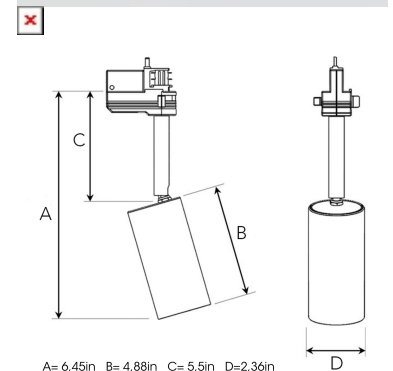

# JET MICRO NA 1200, 930 (BBBL), FLOOD, NL 1 ADAPTER, BLACK

- ✓ Product is title 24 compatible
- ✓ Delivered standard with Nordic Light 1 circuit adapter. Alternatively available with J or L TC adapters and NL 3 C adapter.
- ✓ Four different beam angles for the light distribution
- ✓ Highly efficient chip on board LED light source
- ✓ Available in white, black and grey

## TECHNICAL SPECIFICATION

Product Code	310-75021-20
Colour	Black
Control	Phase dim
CRI light colour	930 (BBBL)
Delivered lumen output lm	1150
Driver	Built in
Light distribution	Flood
Lightsource	LED COB
Mains input voltage	120V
Measurements A	6,45
Measurements B	4,88
Measurements C	5,5
Measurements D	2,36
Mounting	Track
Position	360°/90°
Lifetime	L80 B10, 50.000h
Protection	For indoor use only
Start Time	Instant
System power W	13,5
Unit	inch

A= 6,45in B= 4,88in C= 5,5in D=2,36in

Spot	15°	Medium	27°	Flood	36°	Wide Flood	56°
m	ø	m	ø	m	ø	m	ø
1.0	0.26	1.0	0.47	1.0	0.65	1.0	1.06
2.0	0.53	2.0	0.95	2.0	1.30	2.0	2.12
3.0	0.79	3.0	1.42	3.0	1.95	3.0	3.18