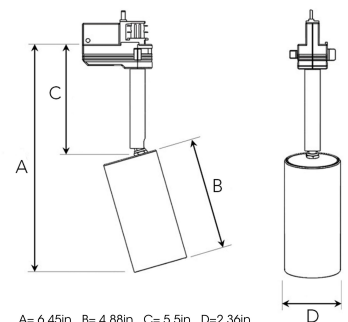

JET MICRO NA 1200, 930 (BBBL), MEDIUM, NL 1 ADAPTER, GREY

- ✓ Product is title 24 compatible
- ✓ Delivered standard with Nordic Light 1 circuit adapter. Alternatively available with J or L TC adapters and NL 3 C adapter.
- ✓ Four different beam angles for the light distribution
- ✓ Highly efficient chip on board LED light source
- ✓ Available in white, black and grey

TECHNICAL SPECIFICATION

Product Code	310-75011-30
Colour	Grey
Control	Phase dim
CRI light colour	930 (BBBL)
Delivered lumen output lm	1150
Driver	Built in
Light distribution	Medium
Lightsource	LED COB
Mains input voltage	120V
Measurements A	6,45
Measurements B	4,88
Measurements C	5,5
Measurements D	2,36
Mounting	Track
Position	360°/90°
Lifetime	L80 B10, 50.000h
Protection	For indoor use only
Start Time	Instant
System power W	13,5
Unit	inch

A= 6,45in B= 4,88in C= 5,5in D=2,36in

Spot	Medium	Flood	Wide Flood
15°	27°	36°	56°
m	m	m	m
1.0 0.26	1.0 0.47	1.0 0.65	1.0 1.06
2.0 0.53	2.0 0.95	2.0 1.30	2.0 2.12
3.0 0.79	3.0 1.42	3.0 1.95	3.0 3.18