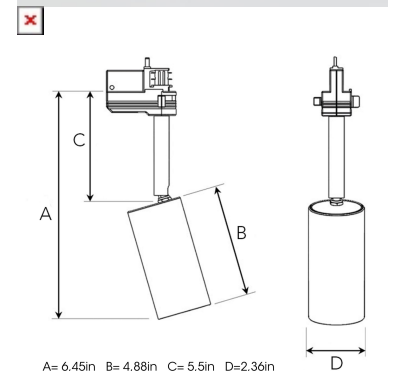

# JET MICRO NA 1200, 930 (BBBL), MEDIUM, NL 1 ADAPTER, BLACK

ITAB

- ✓ Product is title 24 compatible
- ✓ Delivered standard with Nordic Light 1 circuit adapter. Alternatively available with J or L TC adapters and NL 3 C adapter.
- ✓ Four different beam angles for the light distribution
- ✓ Highly efficient chip on board LED light source
- ✓ Available in white, black and grey

## TECHNICAL SPECIFICATION

Product Code	310-75011-20
Colour	Black
Control	Phase dim
CRI light colour	930 (BBBL)
Delivered lumen output lm	1150
Driver	Built in
Light distribution	Medium
Lightsource	LED COB
Mains input voltage	120V
Measurements A	6,45
Measurements B	4,88
Measurements C	5,5
Measurements D	2,36
Mounting	Track
Position	360°/90°
Lifetime	L80 B10, 50.000h
Protection	For indoor use only
Start Time	Instant
System power W	13,5
Unit	inch

A= 6,45in B= 4,88in C= 5,5in D=2,36in

Spot	Medium	Flood	Wide Flood
15°	27°	36°	56°
m	m	m	m
1.0	0.26	0.47	0.65
2.0	0.53	0.95	1.30
3.0	0.79	1.42	1.95
			2.12
			3.18