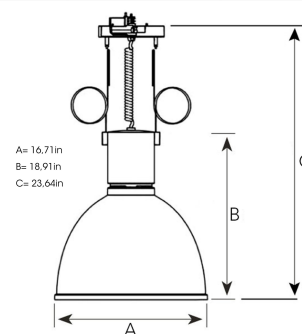

# GLOBE NA 4000, 930 (BBBL), FLOOD, DARK GREY

ITAB

- ✓ Functional and decorative light
- ✓ Part of a range of pendants - available in various sizes and lumen packages
- ✓ Mount to track or ceiling

## TECHNICAL SPECIFICATION

Product Code	221-7542-32
Colour	Dark Grey
Control	On/off
CRI light colour	930 (BBBL)
Delivered lumen output lm	3950
Driver	Built in
Light distribution	Flood
Lightsource	LED COB
Mains input voltage	120V
Measurements A	16,71
Measurements B	18,91
Measurements C	23,64
Mounting	Suspended
Position	Fixed
Lifetime	L80 B10, 50.000h
Protection	For indoor use only
Start Time	Instant
System power W	41
Unit	inch

Spot	Medium	Flood
17°	23°	38°
m	m	m
1.0 0.30	1.0 0.41	1.0 0.70
2.0 0.60	2.0 0.83	2.0 1.39
3.0 0.91	3.0 1.24	3.0 2.09