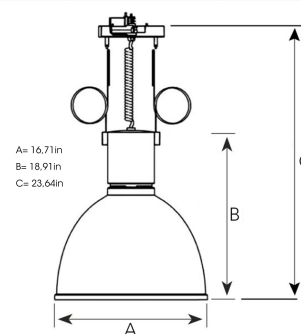

GLOBE NA 4000, 930 (BBBL), FLOOD, BLACK

ITAB

- ✓ Functional and decorative light
- ✓ Part of a range of pendants - available in various sizes and lumen packages
- ✓ Mount to track or ceiling

TECHNICAL SPECIFICATION

Product Code	221-7542-20
Colour	Black
Control	On/off
CRI light colour	930 (BBBL)
Delivered lumen output lm	3950
Driver	Built in
Light distribution	Flood
Lightsource	LED COB
Mains input voltage	120V
Measurements A	16,71
Measurements B	18,91
Measurements C	23,64
Mounting	Suspended
Position	Fixed
Lifetime	L80 B10, 50.000h
Protection	For indoor use only
Start Time	Instant
System power W	41
Unit	inch

Spot	Medium	Flood
17°	23°	38°
m	m	m
1.0 0.30	1.0 0.41	1.0 0.70
2.0 0.60	2.0 0.83	2.0 1.39
3.0 0.91	3.0 1.24	3.0 2.09