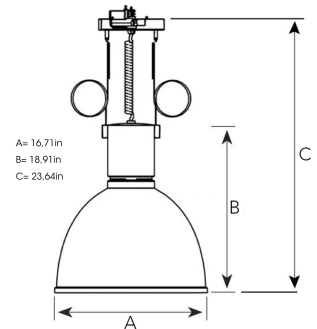

# GLOBE NA 4000, 930 (BBBL), MEDIUM, DARK GREY

ITAB

- ✓ Functional and decorative light
- ✓ Part of a range of pendants - available in various sizes and lumen packages
- ✓ Mount to track or ceiling

## TECHNICAL SPECIFICATION

Product Code	221-7541-32
Colour	Dark Grey
Control	On/off
CRI light colour	930 (BBBL)
Delivered lumen output lm	3950
Driver	Built in
Light distribution	Medium
Lightsource	LED COB
Mains input voltage	120V
Measurements A	16,71
Measurements B	18,91
Measurements C	23,64
Mounting	Suspended
Position	Fixed
Lifetime	L80 B10, 50.000h
Protection	For indoor use only
Start Time	Instant
System power W	41
Unit	inch

Spot	Medium	Flood
17°	23°	38°
m	m	m
1.0	1.0	1.0
2.0	2.0	2.0
3.0	3.0	3.0
0.30	0.41	0.70
0.60	0.83	1.39
0.91	1.24	2.09