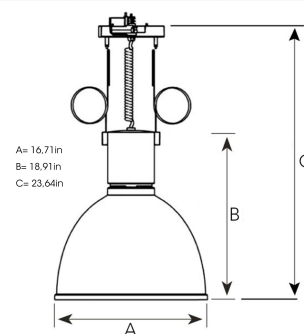

GLOBE NA 4000, 930 (BBBL), MEDIUM, BLACK

ITAB

- ✓ Functional and decorative light
- ✓ Part of a range of pendants - available in various sizes and lumen packages
- ✓ Mount to track or ceiling

TECHNICAL SPECIFICATION

Product Code	221-7541-20
Colour	Black
Control	On/off
CRI light colour	930 (BBBL)
Delivered lumen output lm	3950
Driver	Built in
Light distribution	Medium
Lightsource	LED COB
Mains input voltage	120V
Measurements A	16,71
Measurements B	18,91
Measurements C	23,64
Mounting	Suspended
Position	Fixed
Lifetime	L80 B10, 50.000h
Protection	For indoor use only
Start Time	Instant
System power W	41
Unit	inch

Spot	Medium	Flood
17°	23°	38°
m	m	m
1.0	1.0	1.0
2.0	2.0	2.0
3.0	3.0	3.0
0.30	0.41	0.70
0.60	0.83	1.39
0.91	1.24	2.09