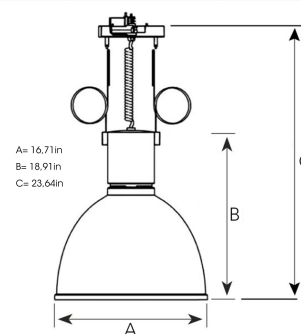

GLOBE NA 4000, 930 (BBBL), SPOT, BLACK

ITAB

- ✓ Functional and decorative light
- ✓ Part of a range of pendants - available in various sizes and lumen packages
- ✓ Mount to track or ceiling

TECHNICAL SPECIFICATION

Product Code	221-7540-20
Colour	Black
Control	On/off
CRI light colour	930 (BBBL)
Delivered lumen output lm	3950
Driver	Built in
Light distribution	Spot
Lightsource	LED COB
Mains input voltage	120V
Measurements A	16,71
Measurements B	18,91
Measurements C	23,64
Mounting	Suspended
Position	Fixed
Lifetime	L80 B10, 50.000h
Protection	For indoor use only
Start Time	Instant
System power W	41
Unit	inch

Spot	Medium	Flood
17°	23°	38°
m	m	m
1.0 0.30	1.0 0.41	1.0 0.70
2.0 0.60	2.0 0.83	2.0 1.39
3.0 0.91	3.0 1.24	3.0 2.09