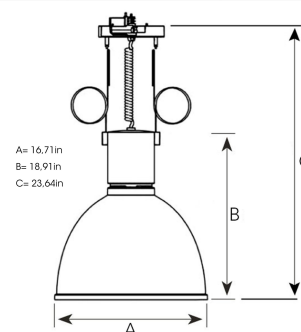

# GLOBE NA 3000, 930 (BBBL), FLOOD, BLACK

ITAB

- ✓ Functional and decorative light
- ✓ Part of a range of pendants - available in various sizes and lumen packages
- ✓ Mount to track or ceiling

## TECHNICAL SPECIFICATION

Product Code	221-7532-20
Colour	Black
Control	On/off
CRI light colour	930 (BBBL)
Delivered lumen output lm	2650
Driver	Built in
Light distribution	Flood
Lightsource	LED COB
Mains input voltage	120V
Measurements A	16,71
Measurements B	18,91
Measurements C	23,64
Mounting	Suspended
Position	Fixed
Lifetime	L80 B10, 50.000h
Protection	For indoor use only
Start Time	Instant
System power W	30
Unit	inch

Spot	Medium	Flood
17°	23°	38°
m	m	m
1.0 0.30	1.0 0.41	1.0 0.70
2.0 0.60	2.0 0.83	2.0 1.39
3.0 0.91	3.0 1.24	3.0 2.09