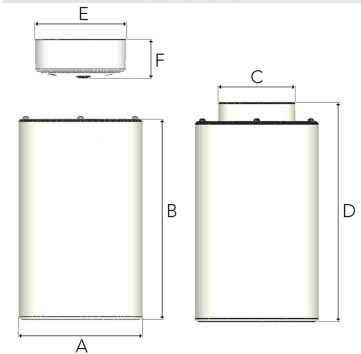

PENDIX NA 3000, 930 (BBBL), WIDE FLOOD, GREY

ITAB

- ✓ Product is title 24 compatible
- ✓ Minimalistic, cylindrical design
- ✓ Available in various sizes and lumen packages

TECHNICAL SPECIFICATION

Product Code	290-7513-30
Colour	Grey
Control	Phase dim
CRI light colour	930 (BBBL)
Delivered lumen output lm	3100
Driver	Built in
Light distribution	Wide flood
Lightsource	LED COB
Mains input voltage	120V
Measurements A	6,26
Measurements B	10,08
Measurements C	3,9
Measurements D	11,06
Measurements E	4,6
Mounting	Suspended
Position	Fixed
Lifetime	L80 B10, 50.000h
Protection	For indoor use only
Start Time	Instant
System power W	30
Unit	inch

A= 6,26in B= 10,08in C= 3,9in
D= 11,06in E= 4,6in

Spot	Medium	Flood	Wide Flood
14°	26°	37°	55°
m	m	m	m
o	o	o	o
1.0	0.24	1.0	0.68
2.0	0.48	2.0	1.35
3.0	0.72	3.0	2.03
1.0	0.47	1.0	1.05
2.0	0.94	2.0	2.10
3.0	1.41	3.0	3.15