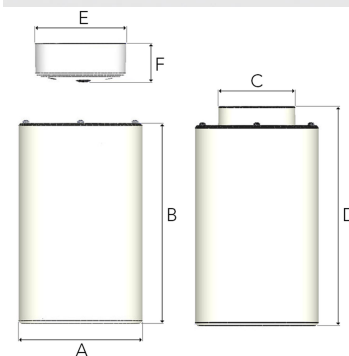

PENDIX NA 3000, 930 (BBBL), WIDE FLOOD, BLACK

ITAB

- ✓ Product is title 24 compatible
- ✓ Minimalistic, cylindrical design
- ✓ Available in various sizes and lumen packages

TECHNICAL SPECIFICATION

Product Code	290-7513-20
Colour	Black
Control	Phase dim
CRI light colour	930 (BBBL)
Delivered lumen output lm	3100
Driver	Built in
Light distribution	Wide flood
Lightsource	LED COB
Mains input voltage	120V
Measurements A	6,26
Measurements B	10,08
Measurements C	3,9
Measurements D	11,06
Measurements E	4,6
Mounting	Suspended
Position	Fixed
Lifetime	L80 B10, 50.000h
Protection	For indoor use only
Start Time	Instant
System power W	30
Unit	inch

A= 6,26in B= 10,08in C= 3,9in
D= 11,06in E= 4,6in

Spot	Medium		Flood		Wide Flood		
	14°	26°	37°	55°			
m	o	m	o	m	o	m	o
1.0	0.24	0.47	0.68	1.05			
2.0	0.48	0.94	1.35	2.10			
3.0	0.72	1.41	2.03	3.15			