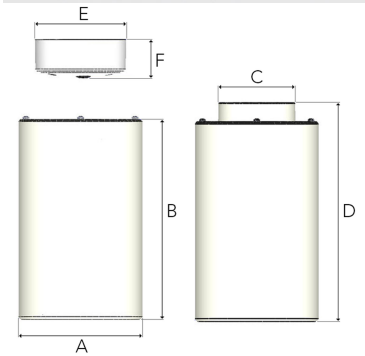

PENDIX NA 3000, 930 (BBBL), FLOOD, WHITE

- ✓ Product is title 24 compatible
- ✓ Minimalistic, cylindrical design
- ✓ Available in various sizes and lumen packages

TECHNICAL SPECIFICATION

Product Code	290-7512-10
Colour	White
Control	Phase dim
CRI light colour	930 (BBBL)
Delivered lumen output lm	3100
Driver	Built in
Light distribution	Flood
Lightsource	LED COB
Mains input voltage	120V
Measurements A	6,26
Measurements B	10,08
Measurements C	3,9
Measurements D	11,06
Measurements E	4,6
Mounting	Suspended
Position	Fixed
Lifetime	L80 B10, 50.000h
Protection	For indoor use only
Start Time	Instant
System power W	30
Unit	inch

A= 6,26in B= 10,08in C= 3,9in
D= 11,06in E= 4,6in

Spot	Medium	Flood	Wide Flood
14°	26°	37°	55°
m	m	m	m
1.0	1.0	1.0	1.0
2.0	2.0	2.0	2.0
3.0	3.0	3.0	3.0
0.24	0.47	0.68	1.05
0.48	0.94	1.35	2.10
0.72	1.41	2.03	3.15