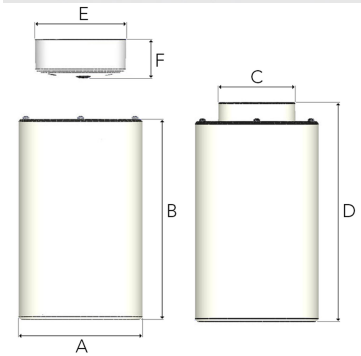

PENDIX NA 3000, 930 (BBBL), MEDIUM, BLACK

- ✓ Product is title 24 compatible
- ✓ Minimalistic, cylindrical design
- ✓ Available in various sizes and lumen packages

TECHNICAL SPECIFICATION

Product Code	290-7511-20
Colour	Black
Control	Phase dim
CRI light colour	930 (BBBL)
Delivered lumen output lm	3100
Driver	Built in
Light distribution	Medium
Lightsource	LED COB
Mains input voltage	120V
Measurements A	6,26
Measurements B	10,08
Measurements C	3,9
Measurements D	11,06
Measurements E	4,6
Mounting	Suspended
Position	Fixed
Lifetime	L80 B10, 50.000h
Protection	For indoor use only
Start Time	Instant
System power W	30
Unit	inch

A= 6,26in B= 10,08in C= 3,9in
D= 11,06in E= 4,6in

Spot	Medium		Flood		Wide Flood		
	14°	26°	37°	55°			
m	o	m	o	m	o	m	o
1.0	0.24	0.47	0.68	1.05			
2.0	0.48	0.94	1.35	2.10			
3.0	0.72	1.41	2.03	3.15			