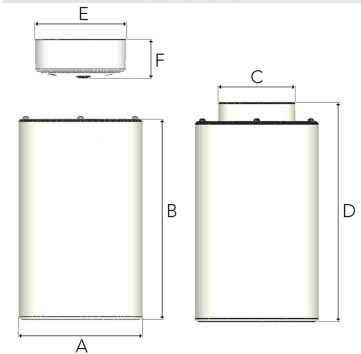

PENDIX NA 3000, 930 (BBBL), SPOT, BLACK

- ✓ Product is title 24 compatible
- ✓ Minimalistic, cylindrical design
- ✓ Available in various sizes and lumen packages

TECHNICAL SPECIFICATION

Product Code	290-7510-20
Colour	Black
Control	Phase dim
CRI light colour	930 (BBBL)
Delivered lumen output lm	3100
Driver	Built in
Light distribution	Spot
Lightsource	LED COB
Mains input voltage	120V
Measurements A	6,26
Measurements B	10,08
Measurements C	3,9
Measurements D	11,06
Measurements E	4,6
Mounting	Suspended
Position	Fixed
Lifetime	L80 B10, 50.000h
Protection	For indoor use only
Start Time	Instant
System power W	30
Unit	inch

A= 6,26in B= 10,08in C= 3,9in
D= 11,06in E= 4,6in

Spot	Medium	Flood	Wide Flood
14°	26°	37°	55°
m	m	m	m
1.0 0.24	1.0 0.47	1.0 0.68	1.0 1.05
2.0 0.48	2.0 0.94	2.0 1.35	2.0 2.10
3.0 0.72	3.0 1.41	3.0 2.03	3.0 3.15