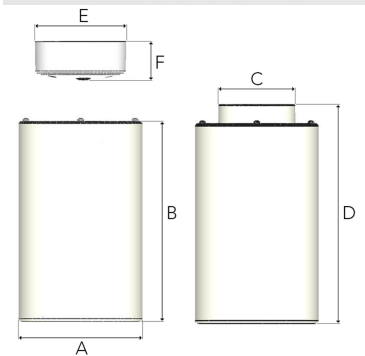

PENDIX NA 3000, 930 (BBBL), SPOT, WHITE

- ✓ Product is title 24 compatible
- ✓ Minimalistic, cylindrical design
- ✓ Available in various sizes and lumen packages

TECHNICAL SPECIFICATION

Product Code	290-7510-10
Colour	White
Control	Phase dim
CRI light colour	930 (BBBL)
Delivered lumen output lm	3100
Driver	Built in
Light distribution	Spot
Lightsource	LED COB
Mains input voltage	120V
Measurements A	6,26
Measurements B	10,08
Measurements C	3,9
Measurements D	11,06
Measurements E	4,6
Mounting	Suspended
Position	Fixed
Lifetime	L80 B10, 50.000h
Protection	For indoor use only
Start Time	Instant
System power W	30
Unit	inch

A= 6,26in B= 10,08in C= 3,9in
D= 11,06in E= 4,6in

Spot	Medium	Flood	Wide Flood
14°	26°	37°	55°
m	m	m	m
o	o	o	o
1.0 0.24	1.0 0.47	1.0 0.68	1.0 1.05
2.0 0.48	2.0 0.94	2.0 1.35	2.0 2.10
3.0 0.72	3.0 1.41	3.0 2.03	3.0 3.15