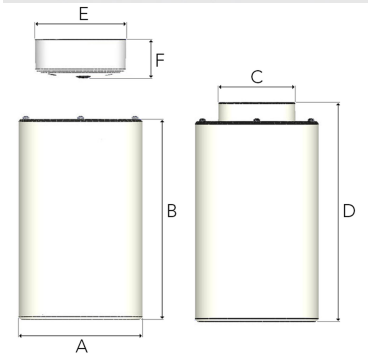

PENDIX NA 2000, 930 (BBBL), FLOOD, GREY

- ✓ Product is title 24 compatible
- ✓ Minimalistic, cylindrical design
- ✓ Available in various sizes and lumen packages

TECHNICAL SPECIFICATION

Product Code	290-7502-30
Colour	Grey
Control	Phase dim
CRI light colour	930 (BBBL)
Delivered lumen output lm	1800
Driver	Built in
Light distribution	Flood
Lightsource	LED COB
Mains input voltage	120V
Measurements A	6,26
Measurements B	10,08
Measurements C	3,9
Measurements D	11,06
Measurements E	4,6
Mounting	Suspended
Position	Fixed
Lifetime	L80 B10, 50.000h
Protection	For indoor use only
Start Time	Instant
System power W	18
Unit	inch

A= 6,26in B= 10,08in C= 3,9in
D= 11,06in E= 4,6in

Spot	Medium	Flood	Wide Flood
14°	26°	37°	55°
m	m	m	m
1.0	1.0	1.0	1.0
2.0	2.0	2.0	2.0
3.0	3.0	3.0	3.0
0.24	0.47	0.68	1.05
0.48	0.94	1.35	2.10
0.72	1.41	2.03	3.15