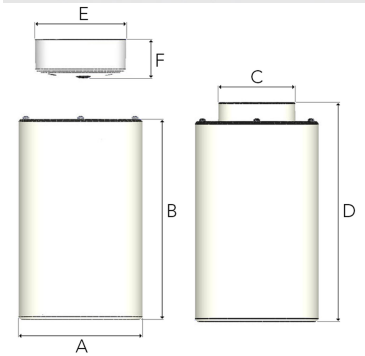

PENDIX NA 2000, 930 (BBBL), FLOOD, WHITE

- ✓ Product is title 24 compatible
- ✓ Minimalistic, cylindrical design
- ✓ Available in various sizes and lumen packages

TECHNICAL SPECIFICATION

Product Code	290-7502-10
Colour	White
Control	Phase dim
CRI light colour	930 (BBBL)
Delivered lumen output lm	1800
Driver	Built in
Light distribution	Flood
Lightsource	LED COB
Mains input voltage	120V
Measurements A	6,26
Measurements B	10,08
Measurements C	3,9
Measurements D	11,06
Measurements E	4,6
Mounting	Suspended
Position	Fixed
Lifetime	L80 B10, 50.000h
Protection	For indoor use only
Start Time	Instant
System power W	18
Unit	inch

A= 6,26in B= 10,08in C= 3,9in
D= 11,06in E= 4,6in

Spot	Medium	Flood	Wide Flood
14°	26°	37°	55°
m	m	m	m
1.0	1.0	1.0	1.0
2.0	2.0	2.0	2.0
3.0	3.0	3.0	3.0
0.24	0.47	0.68	1.05
0.48	0.94	1.35	2.10
0.72	1.41	2.03	3.15