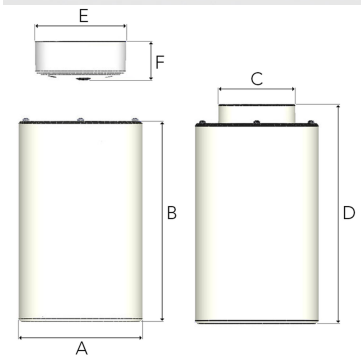

# PENDIX NA 2000, 930 (BBBL), MEDIUM, BLACK

- ✓ Product is title 24 compatible
- ✓ Minimalistic, cylindrical design
- ✓ Available in various sizes and lumen packages

## TECHNICAL SPECIFICATION

Product Code	290-7501-20
Colour	Black
Control	Phase dim
CRI light colour	930 (BBBL)
Delivered lumen output lm	1800
Driver	Built in
Light distribution	Medium
Lightsource	LED COB
Mains input voltage	120V
Measurements A	6,26
Measurements B	10,08
Measurements C	3,9
Measurements D	11,06
Measurements E	4,6
Mounting	Suspended
Position	Fixed
Lifetime	L80 B10, 50.000h
Protection	For indoor use only
Start Time	Instant
System power W	18
Unit	inch

A= 6,26in B= 10,08in C= 3,9in  
D= 11,06in E= 4,6in

Spot	Medium		Flood		Wide Flood		
	14°	26°	37°	55°			
m	o	m	o	m	o	m	o
1.0	0.24	0.47	0.68	1.05			
2.0	0.48	0.94	1.35	2.10			
3.0	0.72	1.41	2.03	3.15			