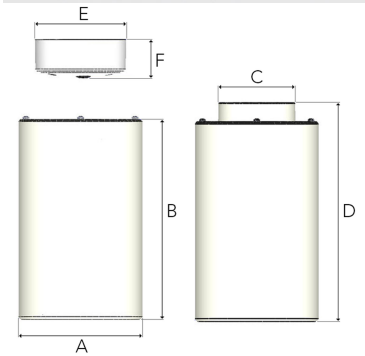

PENDIX NA 2000, 930 (BBBL), SPOT, BLACK

- ✓ Product is title 24 compatible
- ✓ Minimalistic, cylindrical design
- ✓ Available in various sizes and lumen packages

TECHNICAL SPECIFICATION

Product Code	290-7500-20
Colour	Black
Control	Phase dim
CRI light colour	930 (BBBL)
Delivered lumen output lm	1800
Driver	Built in
Light distribution	Spot
Lightsource	LED COB
Mains input voltage	120V
Measurements A	6,26
Measurements B	10,08
Measurements C	3,9
Measurements D	11,06
Measurements E	4,6
Mounting	Suspended
Position	Fixed
Lifetime	L80 B10, 50.000h
Protection	For indoor use only
Start Time	Instant
System power W	18
Unit	inch

A= 6,26in B= 10,08in C= 3,9in
D= 11,06in E= 4,6in

Spot	Medium	Flood	Wide Flood
14°	26°	37°	55°
m	m	m	m
1.0 0.24	1.0 0.47	1.0 0.68	1.0 1.05
2.0 0.48	2.0 0.94	2.0 1.35	2.0 2.10
3.0 0.72	3.0 1.41	3.0 2.03	3.0 3.15