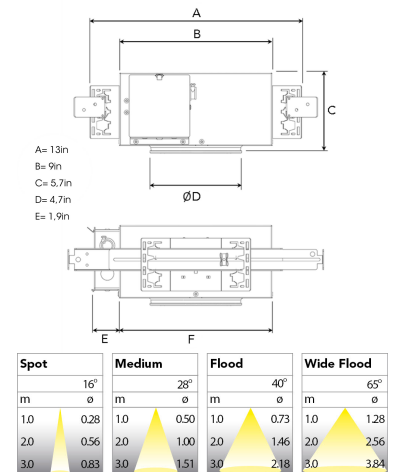

MOON MINI NA 2000, 930 (BBBL), FLOOD, GREY

- ✓ Product is title 24 compatible
- ✓ Discrete and clean looking ceiling
- ✓ Available in various sizes and lumen packages
- ✓ Available in white, black and grey
- ✓ Tiltable and rotating

TECHNICAL SPECIFICATION

Product Code	315-7512-30
Colour	Grey
Control	0-10 V
CRI light colour	930 (BBBL)
Delivered lumen output lm	1890
Driver	Stand alone, included
Light distribution	Flood
Lightsource	LED COB
Mains input voltage	120-277V
Measurements A	13
Measurements B	9
Measurements C	5,7
Measurements D	4,7
Measurements E	1,9
Mounting	Recessed
Position	360°/40°
Lifetime	L80 B10, 50.000h
Protection	For indoor use only
Sawing instructions diameter	4,4
Sawing instructions unit	inch
Start Time	Instant
System power W	17
Unit	inch

4,4in