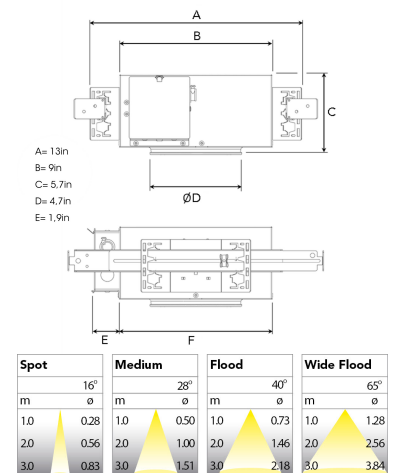

MOON MINI NA 2000, 930 (BBBL), FLOOD, BLACK

- ✓ Product is title 24 compatible
- ✓ Discrete and clean looking ceiling
- ✓ Available in various sizes and lumen packages
- ✓ Available in white, black and grey
- ✓ Tiltable and rotating

TECHNICAL SPECIFICATION

| | |
|------------------------------|-----------------------|
| Product Code | 315-7512-20 |
| Colour | Black |
| Control | 0-10 V |
| CRI light colour | 930 (BBBL) |
| Delivered lumen output lm | 1890 |
| Driver | Stand alone, included |
| Light distribution | Flood |
| Lightsource | LED COB |
| Mains input voltage | 120-277V |
| Measurements A | 13 |
| Measurements B | 9 |
| Measurements C | 5,7 |
| Measurements D | 4,7 |
| Measurements E | 1,9 |
| Mounting | Recessed |
| Position | 360°/40° |
| Lifetime | L80 B10, 50.000h |
| Protection | For indoor use only |
| Sawing instructions diameter | 4,4 |
| Sawing instructions unit | inch |
| Start Time | Instant |
| System power W | 17 |
| Unit | inch |

4,4in