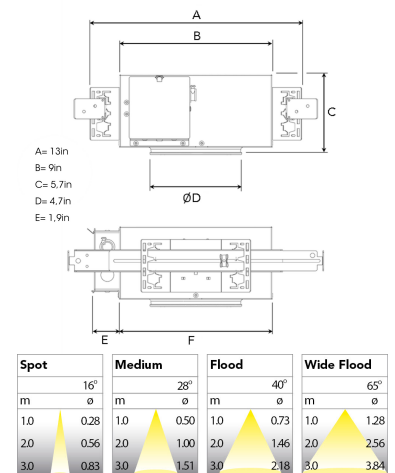

# MOON MINI NA 2000, 930 (BBBL), FLOOD, WHITE

- ✓ Product is title 24 compatible
- ✓ Discrete and clean looking ceiling
- ✓ Available in various sizes and lumen packages
- ✓ Available in white, black and grey
- ✓ Tiltable and rotating

## TECHNICAL SPECIFICATION

Product Code	315-7512-10
Colour	White
Control	0-10 V
CRI light colour	930 (BBBL)
Delivered lumen output lm	1890
Driver	Stand alone, included
Light distribution	Flood
Lightsource	LED COB
Mains input voltage	120-277V
Measurements A	13
Measurements B	9
Measurements C	5,7
Measurements D	4,7
Measurements E	1,9
Mounting	Recessed
Position	360°/40°
Lifetime	L80 B10, 50.000h
Protection	For indoor use only
Sawing instructions diameter	4,4
Sawing instructions unit	inch
Start Time	Instant
System power W	17
Unit	inch

4,4in