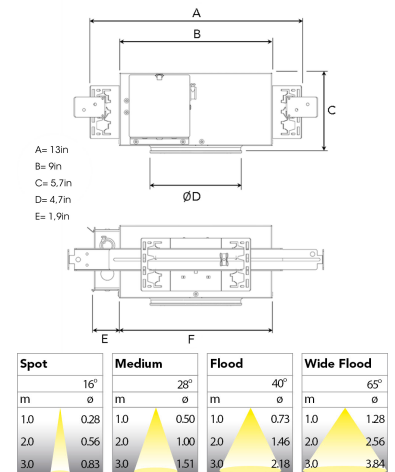

MOON MINI NA 2000, 930 (BBBL), MEDIUM, GREY

- ✓ Product is title 24 compatible
- ✓ Discrete and clean looking ceiling
- ✓ Available in various sizes and lumen packages
- ✓ Available in white, black and grey
- ✓ Tiltable and rotating

TECHNICAL SPECIFICATION

Product Code	315-7511-30
Colour	Grey
Control	0-10 V
CRI light colour	930 (BBBL)
Delivered lumen output lm	1890
Driver	Stand alone, included
Light distribution	Medium
Lightsource	LED COB
Mains input voltage	120-277V
Measurements A	13
Measurements B	9
Measurements C	5,7
Measurements D	4,7
Measurements E	1,9
Mounting	Recessed
Position	360°/40°
Lifetime	L80 B10, 50.000h
Protection	For indoor use only
Sawing instructions diameter	4,4
Sawing instructions unit	inch
Start Time	Instant
System power W	17
Unit	inch

4,4in