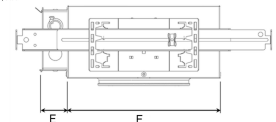

# MOON MINI NA 2000, 930 (BBBL), MEDIUM, BLACK

- ✓ Product is title 24 compatible
- ✓ Discrete and clean looking ceiling
- ✓ Available in various sizes and lumen packages
- ✓ Available in white, black and grey
- ✓ Tilttable and rotating

## TECHNICAL SPECIFICATION

Product Code	315-7511-20
Colour	Black
Control	0-10 V
CRI light colour	930 (BBBL)
Delivered lumen output lm	1890
Driver	Stand alone, included
Light distribution	Medium
Lightsource	LED COB
Mains input voltage	120-277V
Measurements A	13
Measurements B	9
Measurements C	5,7
Measurements D	4,7
Measurements E	1,9
Mounting	Recessed
Position	360°/40°
Lifetime	L80 B10, 50.000h
Protection	For indoor use only
Sawing instructions diameter	4,4
Sawing instructions unit	inch
Start Time	Instant
System power W	17
Unit	inch

Spot	Medium	Flood	Wide Flood	
	16°	28°	40°	
	28°	40°	65°	
m	0.28	0.50	0.73	1.28
1.0	0.56	1.00	1.46	2.56
2.0	0.83	1.51	2.18	3.84
3.0				

4,4in