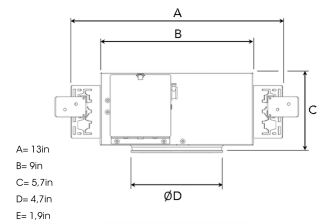

# MOON MINI NA 2000, 930 (BBBL), MEDIUM, BLACK

- ✓ Product is title 24 compatible
- ✓ Discrete and clean looking ceiling
- ✓ Available in various sizes and lumen packages
- ✓ Available in white, black and grey
- ✓ Tilttable and rotating

## TECHNICAL SPECIFICATION

Product Code	315-7511-20
Colour	Black
Control	0-10 V
CRI light colour	930 (BBBL)
Delivered lumen output lm	1890
Driver	Stand alone, included
Light distribution	Medium
Lightsource	LED COB
Mains input voltage	120-277V
Measurements A	13
Measurements B	9
Measurements C	5,7
Measurements D	4,7
Measurements E	1,9
Mounting	Recessed
Position	360°/40°
Lifetime	L80 B10, 50.000h
Protection	For indoor use only
Sawing instructions diameter	4,4
Sawing instructions unit	inch
Start Time	Instant
System power W	17
Unit	inch

Spot	Medium	Flood	Wide Flood	
	16°	28°	40°	
	28°	40°	65°	
m	0.28	0.50	0.73	1.28
1.0	0.56	1.00	1.46	2.56
2.0	0.83	1.51	2.18	3.84
3.0				

4,4in